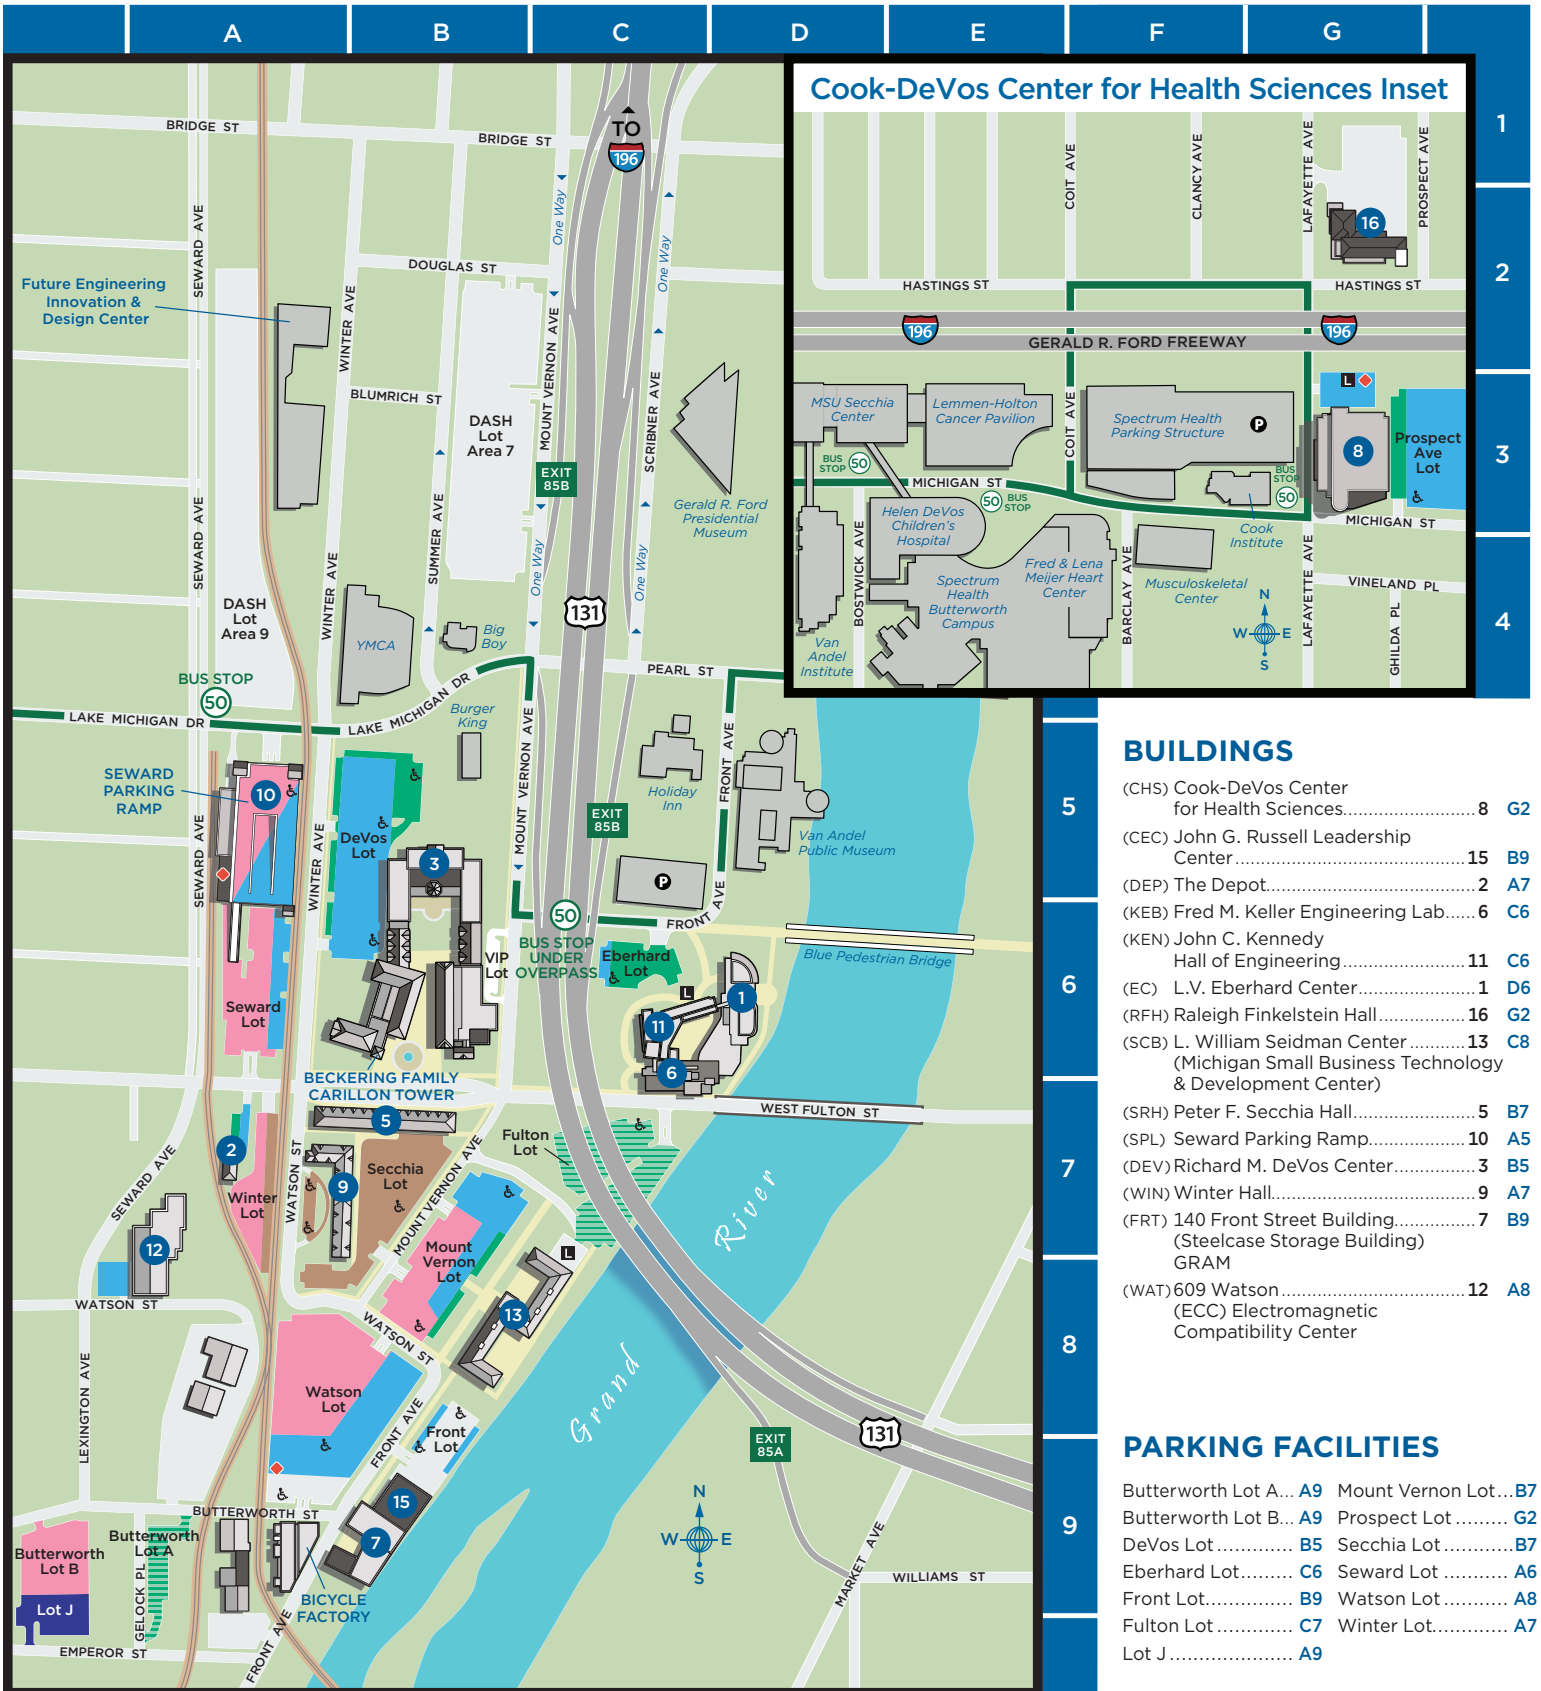

ROBERT C. PEW GRAND RAPIDS CAMPUS

4/12/18

KEY

- Disability Parking
- 30 min. Loading/Unloading (permit not required)
- Service Vehicle Parking
- Faculty/Staff Permit
- Pew Resident Permit
- Student Permit
- Visitor Parking (Pay-to-Park)
- Visitor Parking (Events and Conferences)
- Lot J Commuter Parking (reduced rate)